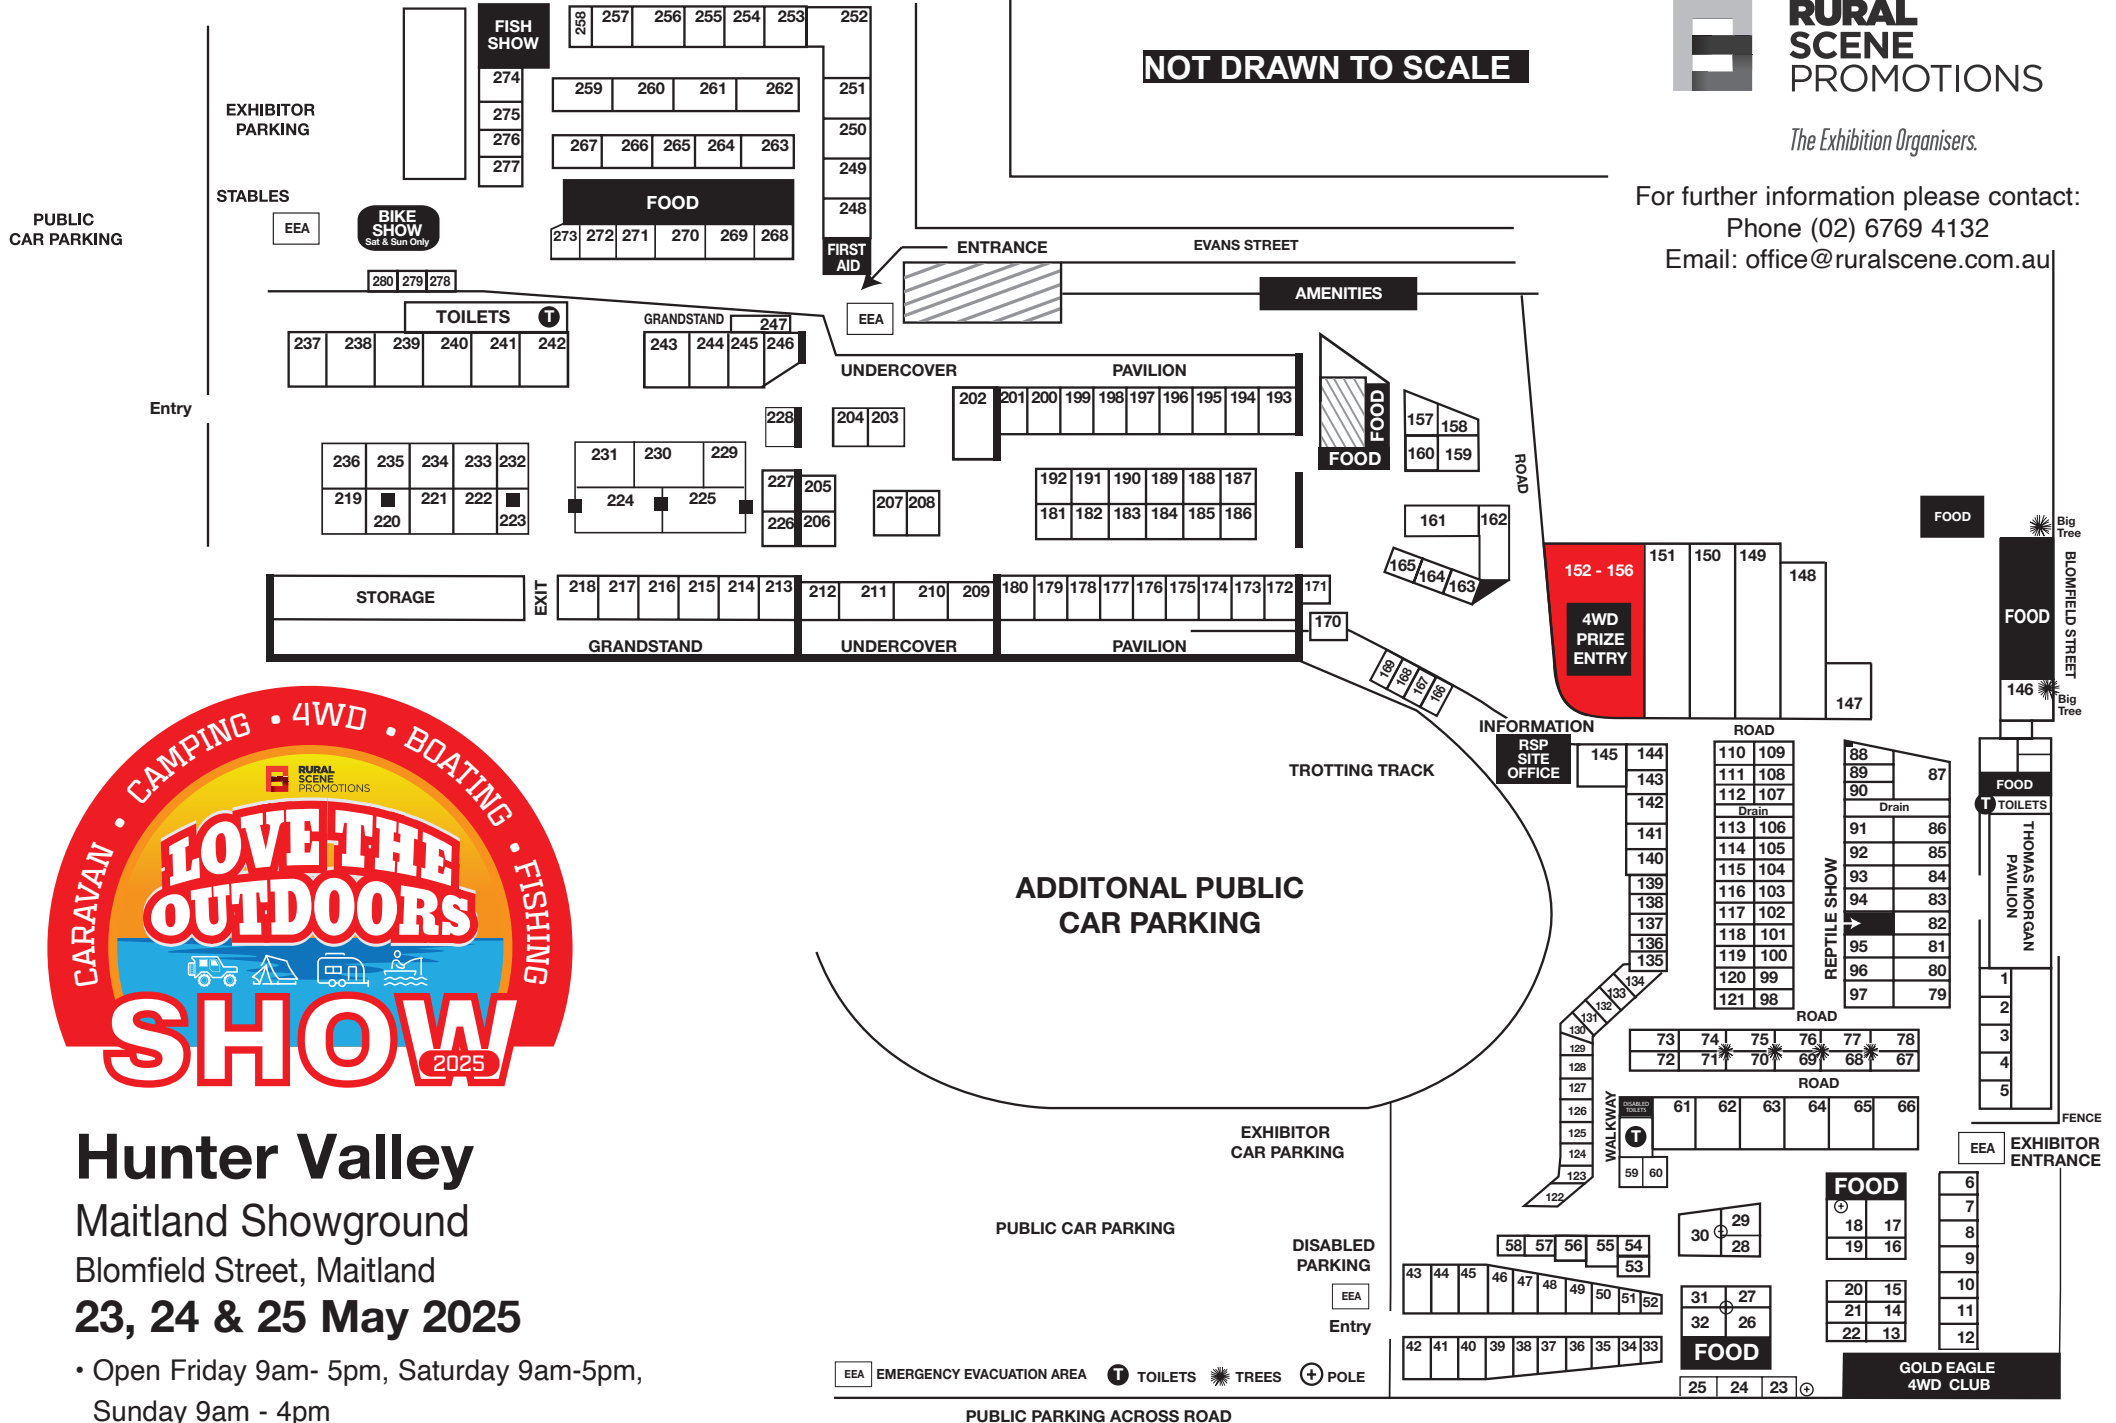

For further information please contact:
 Phone (02) 6769 4132
 Email: office@ruralscene.com.au

NOT DRAWN TO SCALE

Hunter Valley

Maitland Showground
 Blomfield Street, Maitland

23, 24 & 25 May 2025

- Open Friday 9am- 5pm, Saturday 9am-5pm, Sunday 9am - 4pm

EEA EMERGENCY EVACUATION AREA T TOILETS T TREES + POLE

PUBLIC PARKING ACROSS ROAD